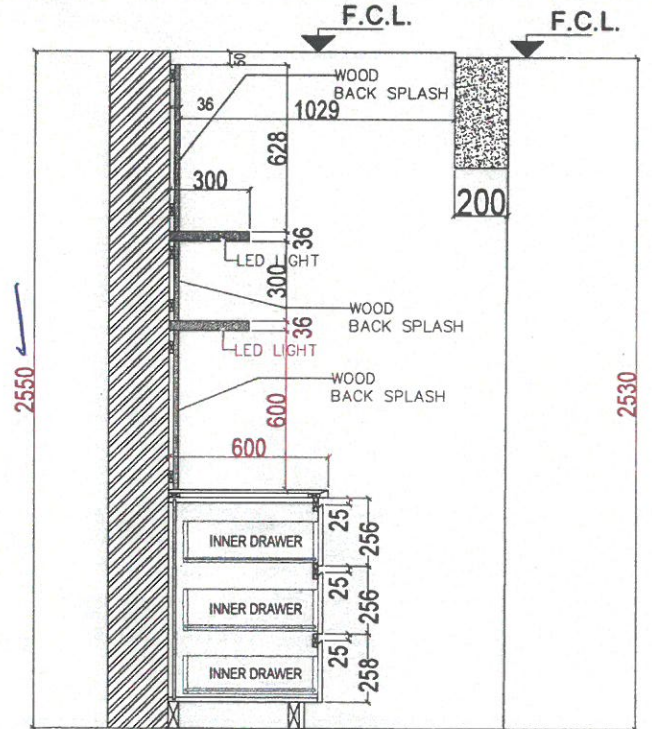

انكادو هيا و هيا و هيا

www.wood-styles.com
Copyright of designs shown herein is retained by this office. Authority is required for any reproduction. © Copyright Wood-styles Ltd.
Nigeria, Lagos +234 80 9037 9888
Email: info@wood-styles.com

Project
HAWAT
NG-Lagos-V/ISLAND
Owner

LEGEND	
17/10/2024	
22/10/2024	
28/10/2024	
25/11/2024	
28/11/2024	

CARBON GREY (62)

For Approval

Project No. : ##-##-##
Scale : A3 = ##
Drawn by : P.Ibe
Checked : Samir Bardor
Cad File : CAD File

Sheet title
ELEVATION
Shop Drawing
COFFEE STATION

Dwg No. WS-DS-SD-HA-001 No. 4