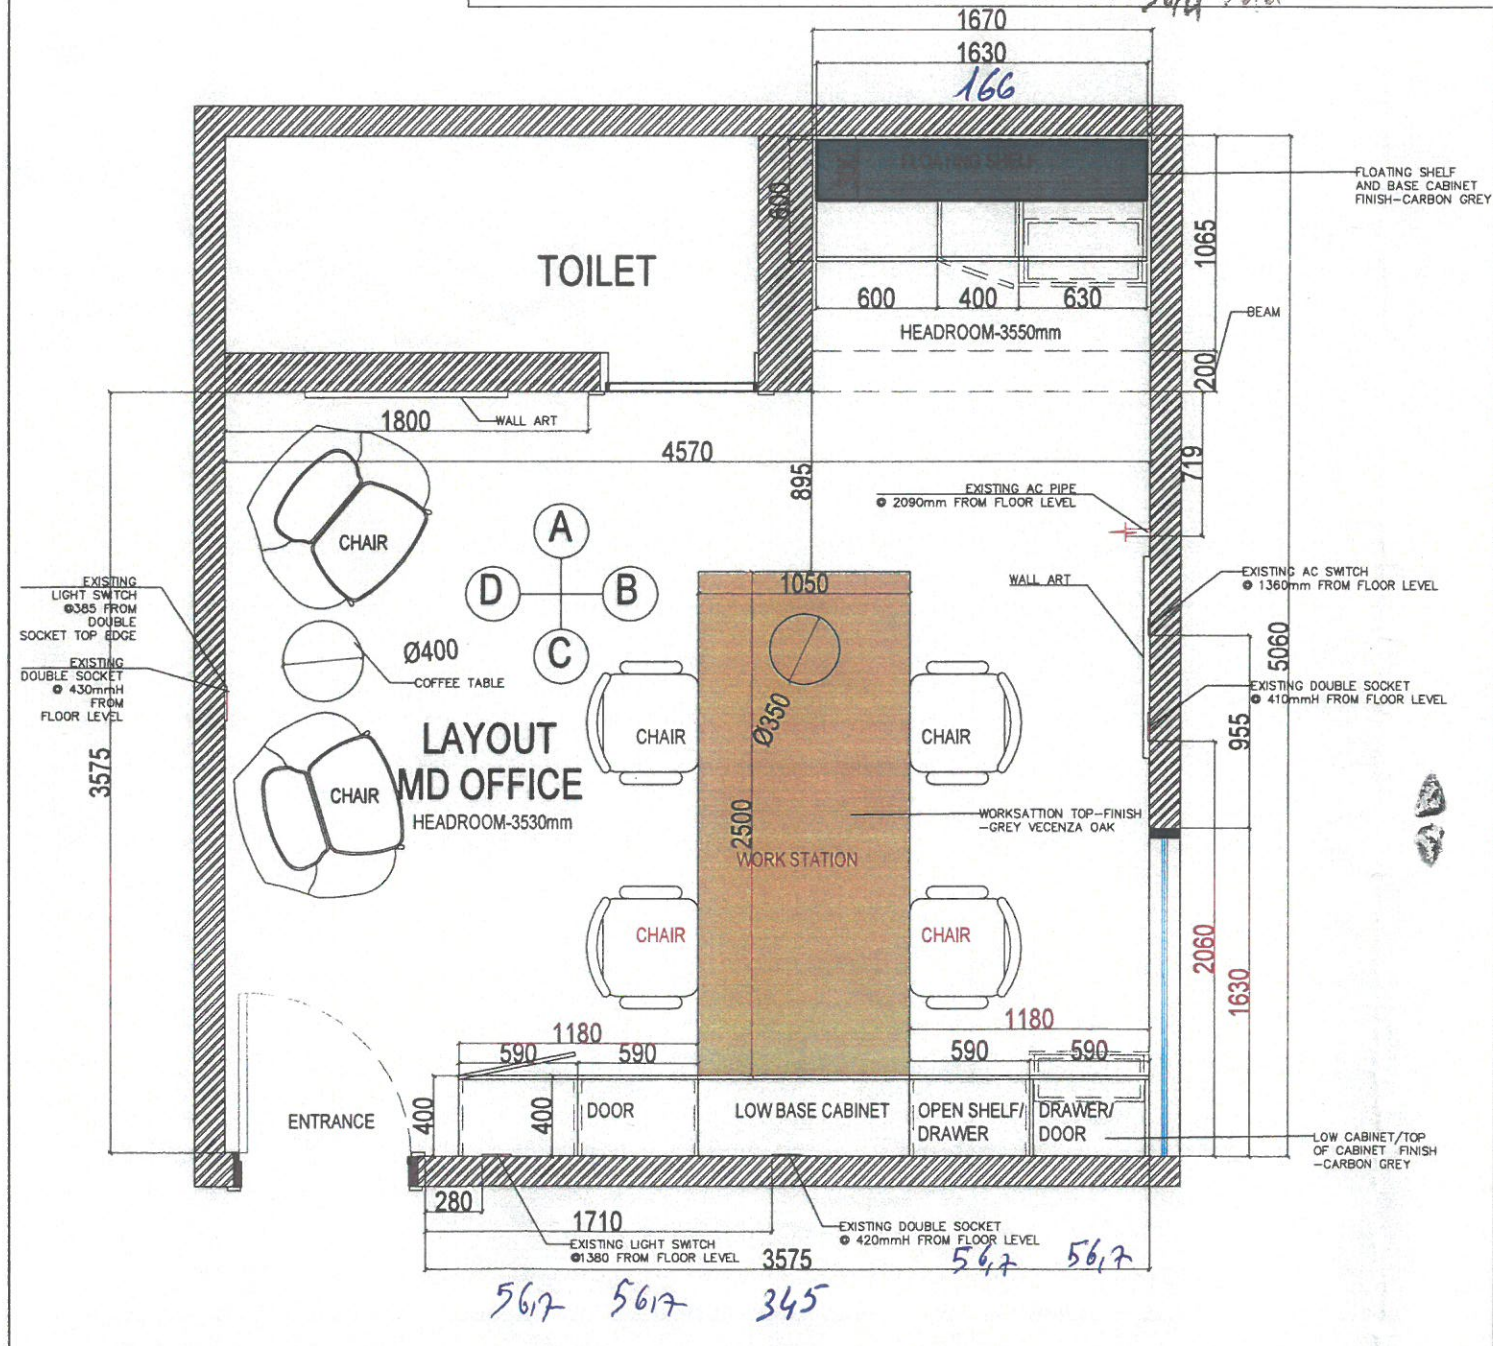

انكادو هيا و هيا و هيا

www.wood-styles.com
Copyright of designs shown herein is retained by this office. Authority is required for any reproduction. © Copyright Wood-styles Ltd.
Nigeria, Lagos +234 80 9037 9888
Email: info@wood-styles.com

Project
HAWAT
NG-Lagos-V/ISLAND
Owner

LEGEND	
17/10/2024	
22/10/2024	
28/10/2024	
25/11/2024	
28/11/2024	

CARBON GREY (62)

For Approval

Project No. : ##-##-##
Scale : A3 = ##
Drawn by : P.Ibe
Checked : Samir Bardor
Cad File : CAD File

Sheet title
ELEVATION
Shop Drawing
COFFEE STATION

Dwg No. WS-DS-SD-HA-001 No. 4