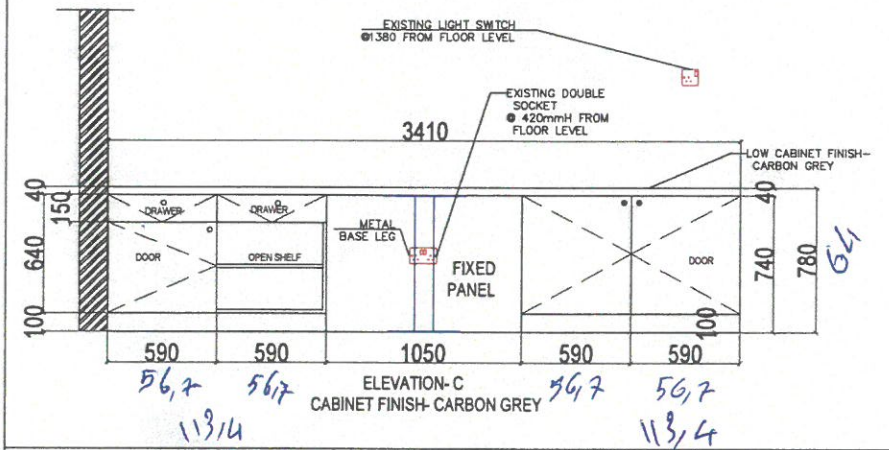

انكادو هيا و هيا و هيا

www.wood-styles.com
Copyright of designs shown herein is retained by this office. Authority is required for any reproduction. © Copyright Wood-styles Ltd.
Nigeria, Lagos +234 80 9037 9888
Email: info@wood-styles.com

Project
HAWAT
NG-Lagos-V/ISLAND
Owner

LEGEND	
17/10/2024	
22/10/2024	
28/10/2024	
25/11/2024	
28/11/2024	

CARBON GREY (62)

For Approval

Project No. : ##-##-##
Scale : A3 = ##
Drawn by : P.Ibe
Checked : Samir Bardor
Cad File : CAD File

Sheet title
ELEVATION
Shop Drawing
COFFEE STATION

Dwg No. WS-DS-SD-HA-001 No. 4